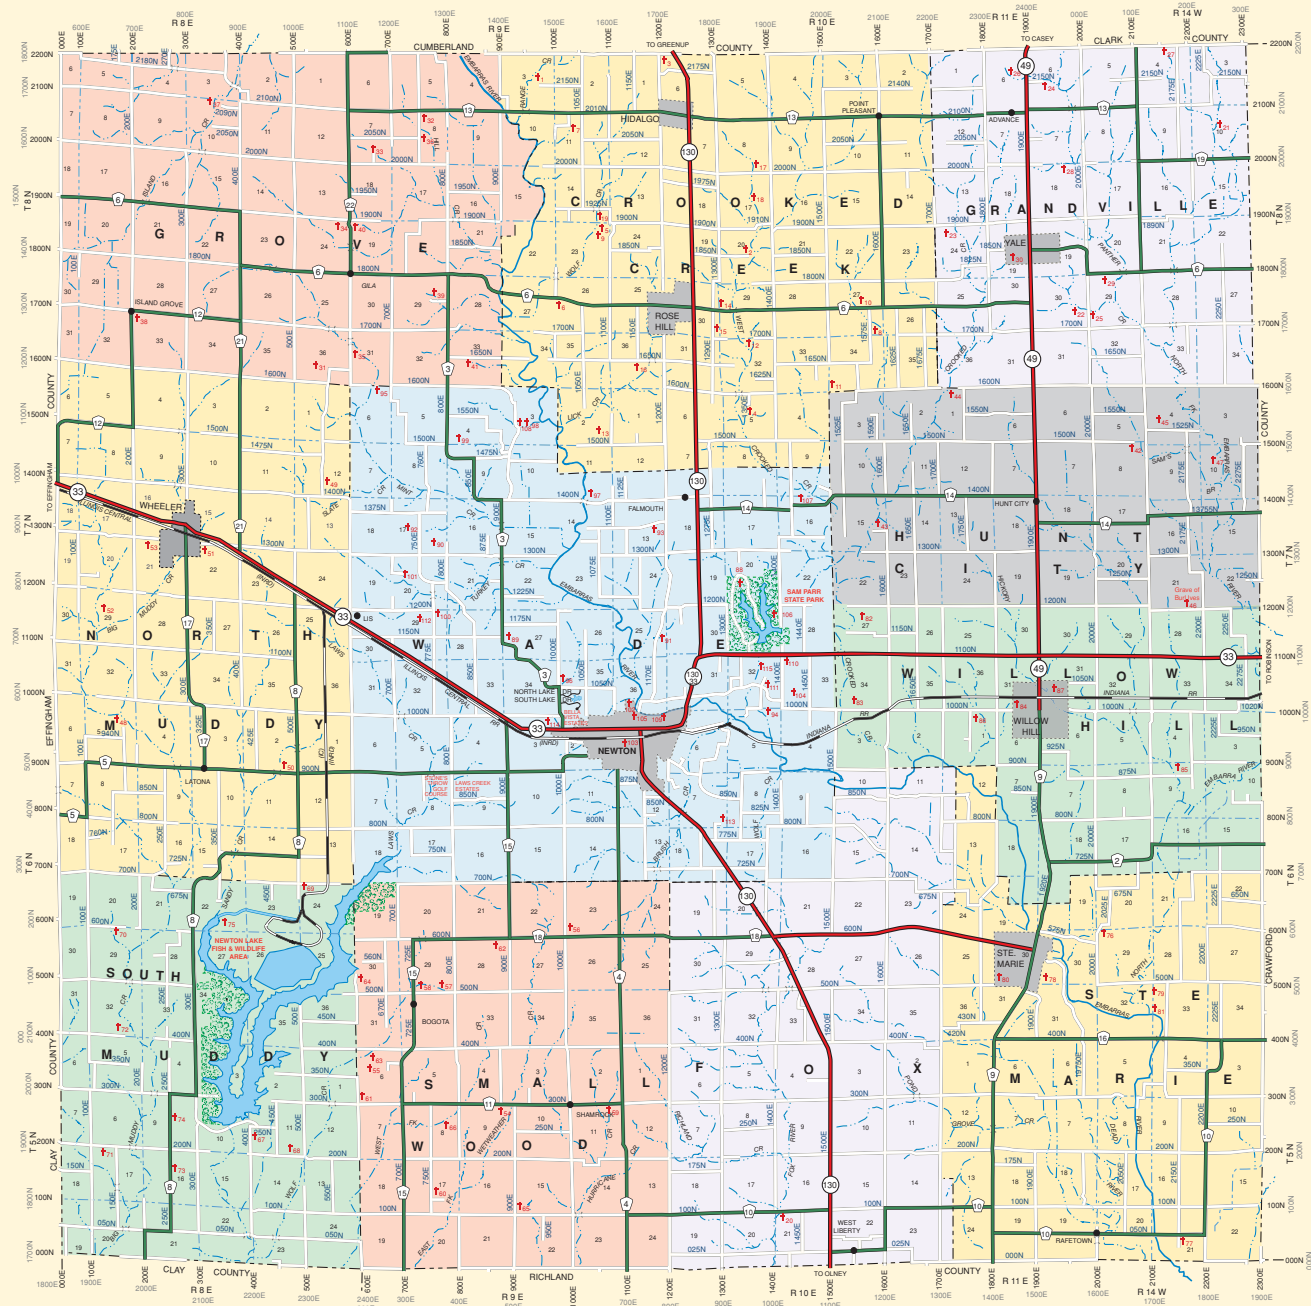

JASPER COUNTY, IL

Jasper County Cemetery Directory

CROOKED CREEK TOWNSHIP

FOX TOWNSHIP

20. Bethel (Quaker) Sec. 21

GRANDVILLE TOWNSHIP

GROVE TOWNSHIP

HUNT CITY TOWNSHIP

NORTH MUDDY TOWNSHIP

SMALLWOOD TOWNSHIP

SOUTH MUDDY TOWNSHIP

STE. MARIE TOWNSHIP

WILLOW HILL TOWNSHIP

WADE TOWNSHIP

Legend

- STATE HIGHWAY
- COUNTY HIGHWAY
- RURAL ROAD
- PARKS & RECREATION
- CEMETERIES
- SECTION NUMBERS
- SECTION LINE
- STREAMS
- VILLAGES
- CITIES & TOWNS
- RAILROADS
- JASPER COUNTY ROAD NUMBERS
- ADJOINING COUNTY ROAD NUMBERS

©2008 PHELPS MAP SERVICE

Box 622
Charleston, IL 61920